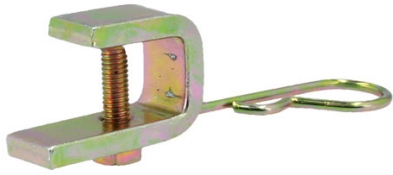

Tyre Valve Extension Holder 1pc

Additional Information

- Tyre valve extension holder.
- Suitable for commercial vehicles.
- Single mounting bracket.
- 1pc
-

<http://product/35086>

Can be used with Connect Part Nos 35082 - 35084,
Tyre Valve Flexible Extensions.