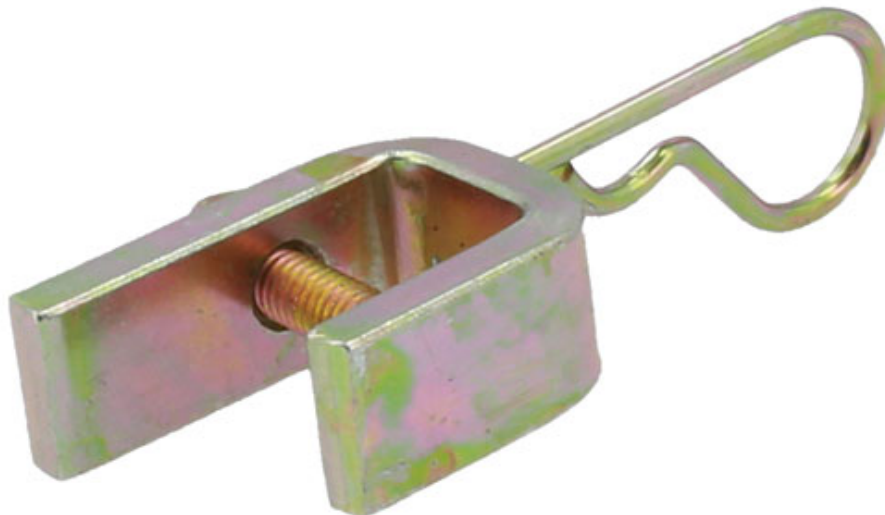

Tyre Valve Extension Holder 1pc

Additional Information

- Tyre valve extension holder.
- Suitable for commercial vehicles.
- Single mounting bracket.
- 1pc
-

<http://product/35086>

Can be used with Connect Part Nos 35082 - 35084,
Tyre Valve Flexible Extensions.